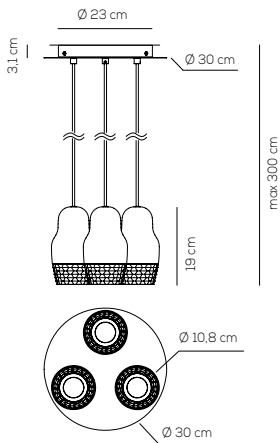

white canopy

LS: stock limitato / limited stock.

SP FEDOR 3

kg 4,56 m³ 0,06

Limited stock

FEDORA

Type	Article	Colours	Finish	Source
SP	FEDOR 3	<p>BC white + glass</p> <p>RO rose gold^{LS} + glass</p> <p>BR bronze + glass</p> <p>CR chrome + glass</p>	BC white varnished metal	GU1 GU10 LED 3 x Max 5,5W only LED bulbs

CE IP20 LED 220-240V_{ac}

example composition code SP FEDOR3 RO BC GU1

LS: stock limitato / limited stock.

SP FEDOR3 __ BC GU1

CUSTOMER _____ NOTES _____

NOTICE: Luminous flux (lm) and efficacy (lm/W) for all LED luminaires is estimated based on nominal ratings of the LED sources. Technical data could be subject to alteration without notice. Axo Light does not provide legal guarantee for the accuracy of this data sheet.